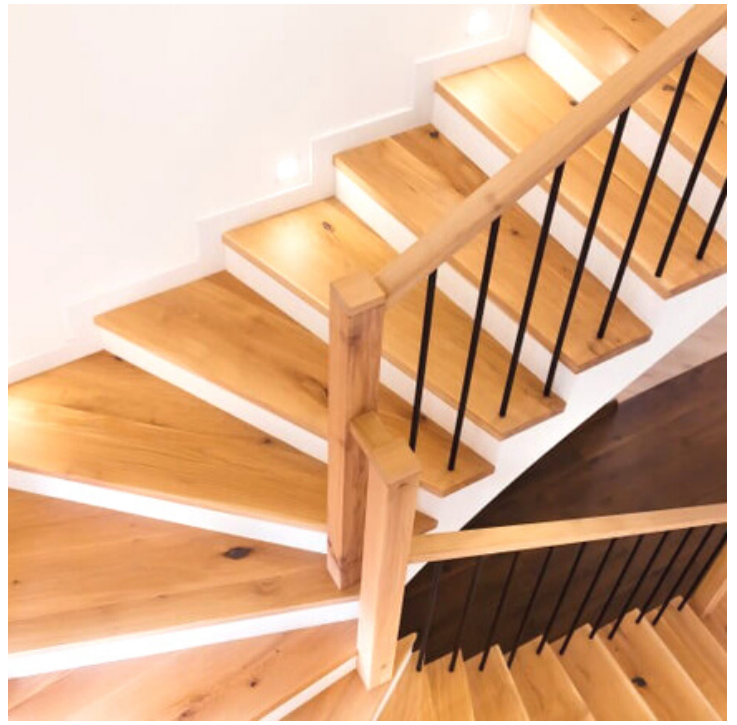

DIRECT

SUPPLY INC
SURFACE MATERIALS \ CABINETRY \ HARDWARE